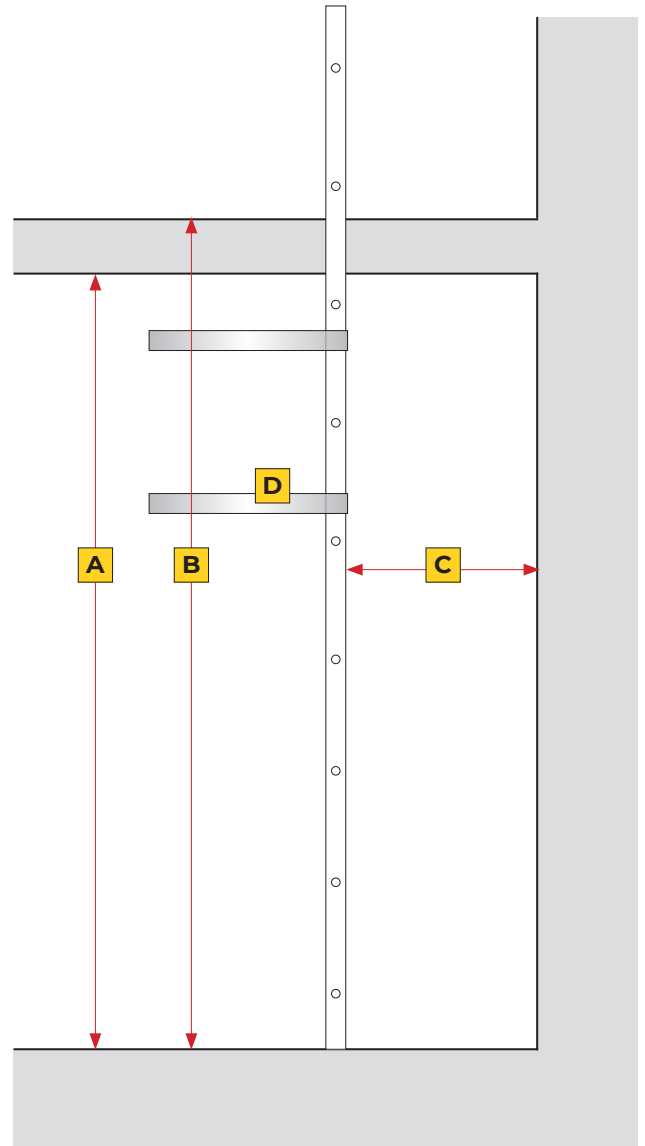

Additional Info.

FOR MORE INFORMATION

Call: **01206 396 446**

Email: sales@steponsafety.co.uk

Visit: www.steponsafety.co.uk