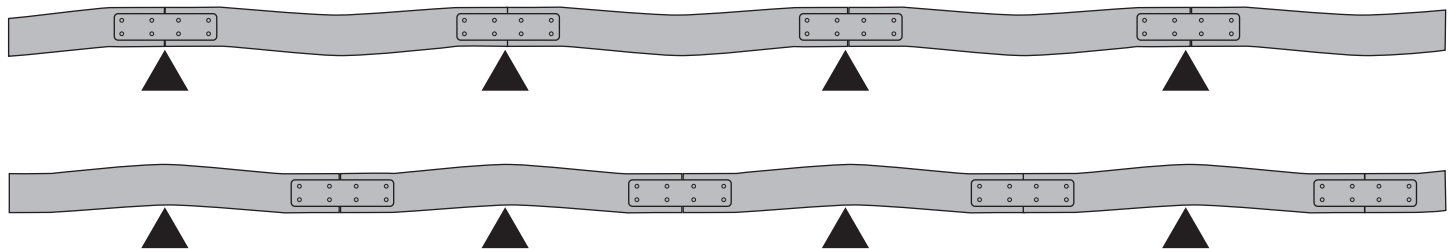

NOT Recommended